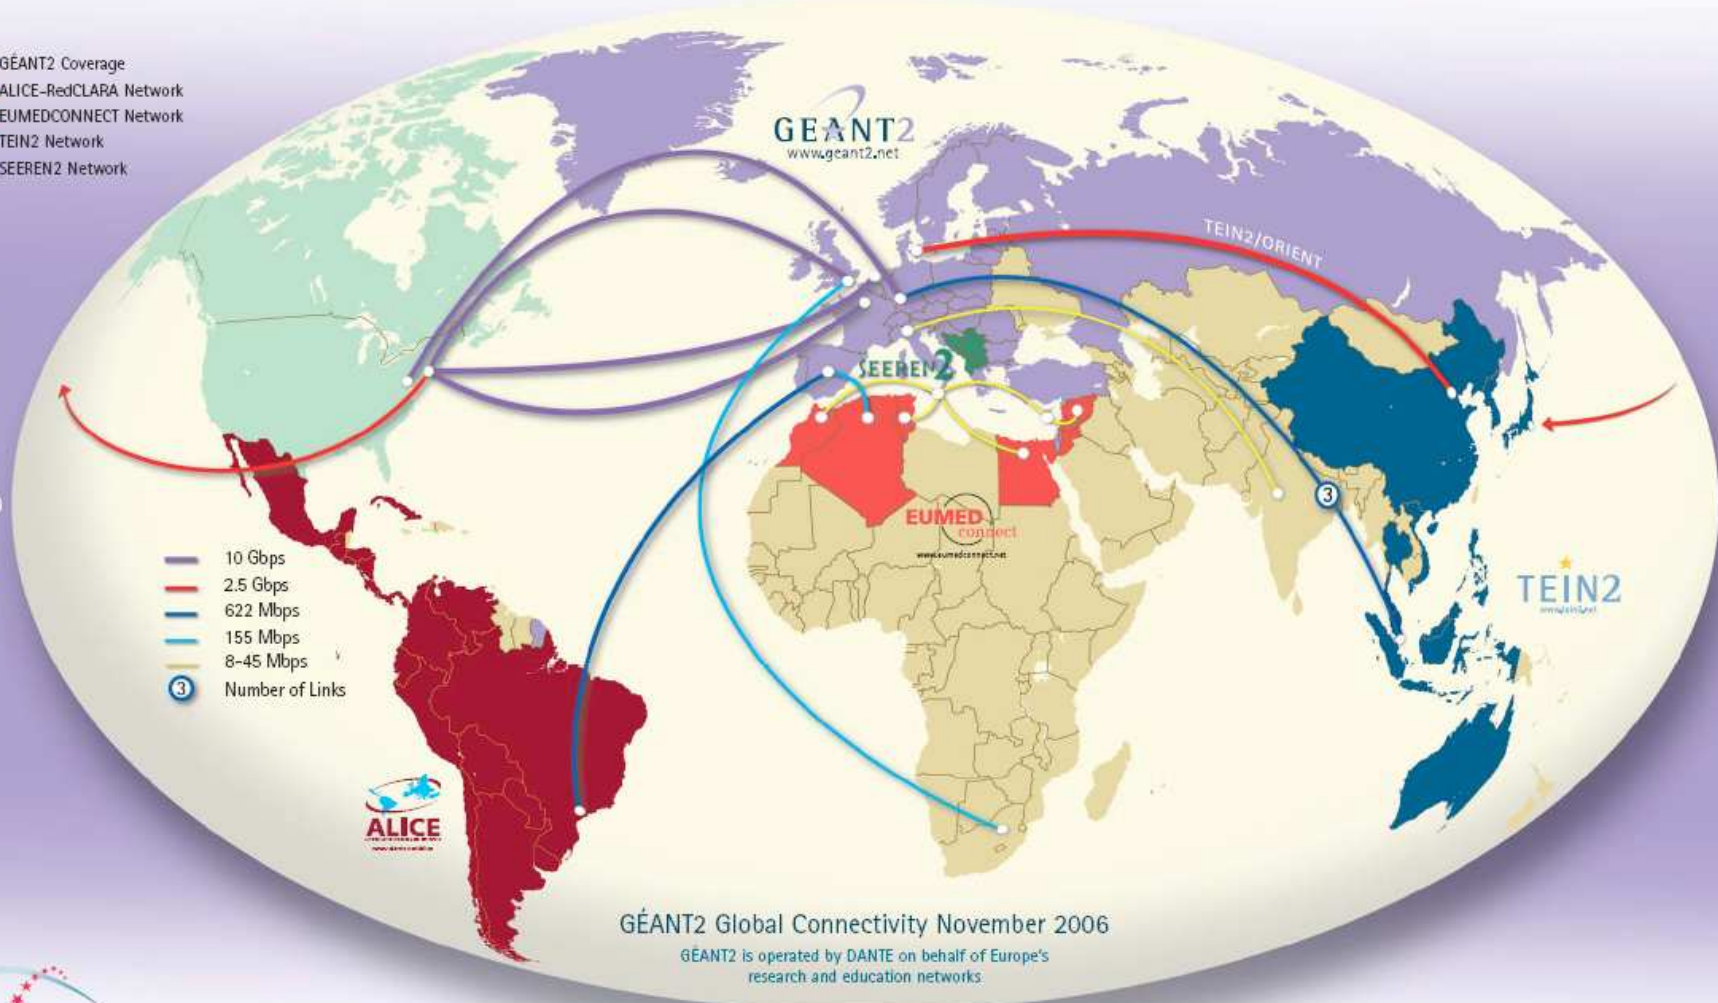

# ***GÉANT tīkls***

2007.gada 24.aprīlis - Rīga

# GÉANT tīkls Eiropā

# GEANT2 At the Heart of Global Research Networking

- GEANT2 Coverage
- ALICE-RedCLARA Network
- EUMEDCONNECT Network
- TEIN2 Network
- SEEREN2 Network

www.geant2.net

- 10 Gbps
- 2.5 Gbps
- 622 Mbps
- 155 Mbps
- 8-45 Mbps
- ③ Number of Links

GEANT2 Global Connectivity November 2006

GEANT2 is operated by DANTE on behalf of Europe's research and education networks.

★ Connect ★ Communicate ★ Collaborate

European Commission  
Information Society and Media