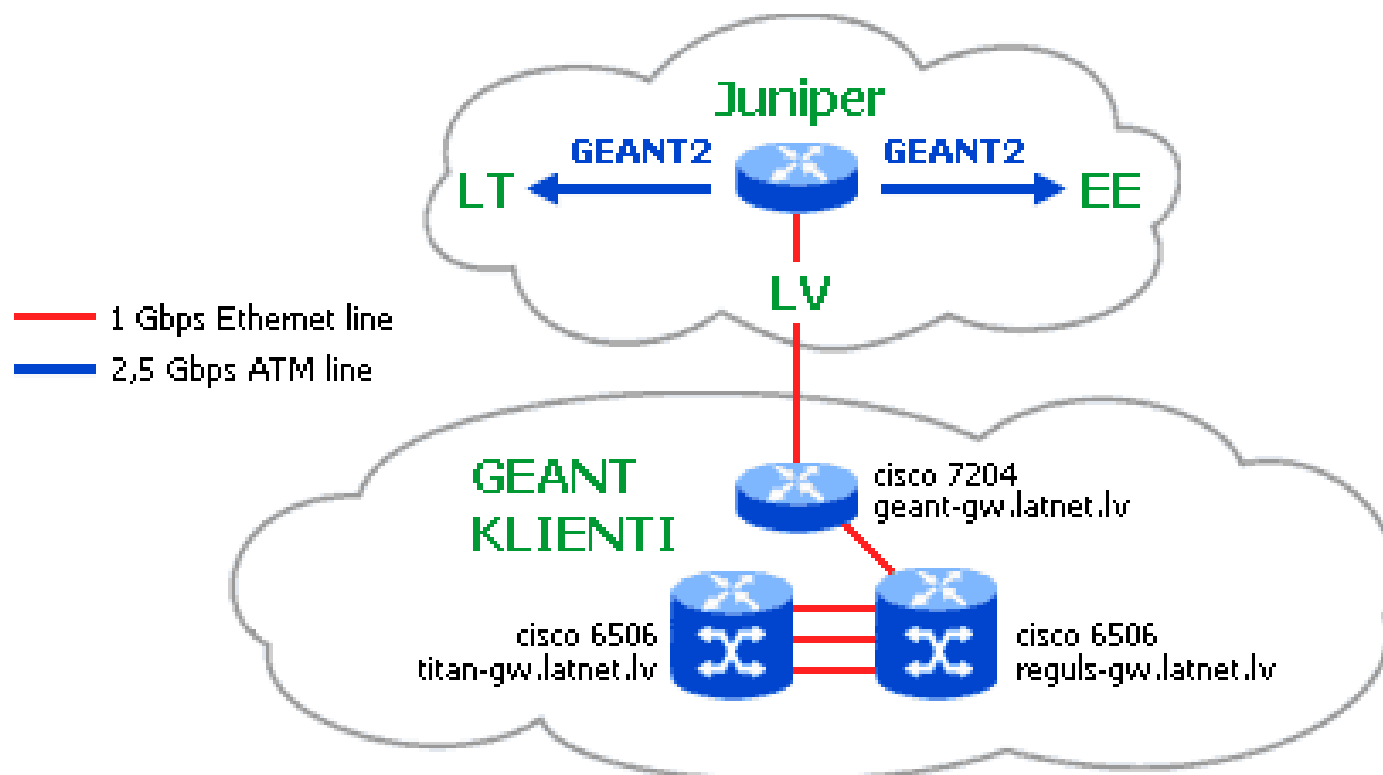

GÉANT tīkls Latvijā

2007.gada 24.aprīlis - Rīga